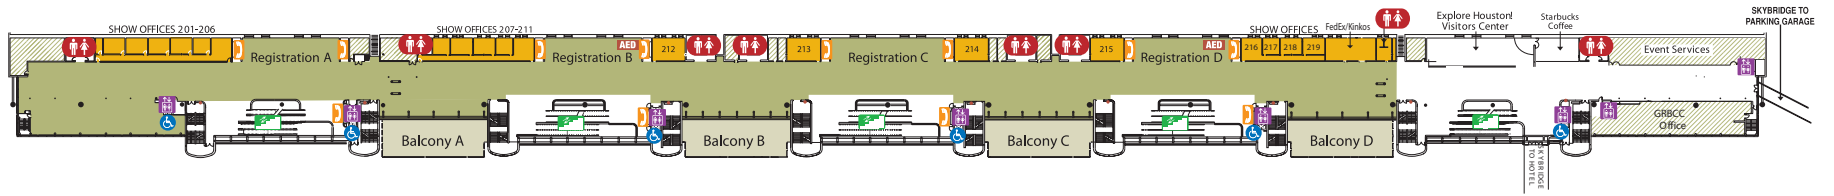

LEVEL 2

AREA	USABLE SQ. FEET	USABLE SQ. METERS	SPECIAL FEATURES
Registration	99,000	4,876	Accessible by elevators, escalators, stairs and hotel skybridge.
Conference Rooms (4)	600 each	56 each	Fully furnished. Overlooks the exhibit halls.
Show Offices (15)	250 each	23 each	Fully furnished. Overlooks the exhibit halls.
Balconies A, B, C, D	2,880 each	251 each	Brick pavers, spectacular city skyline view electrical power.